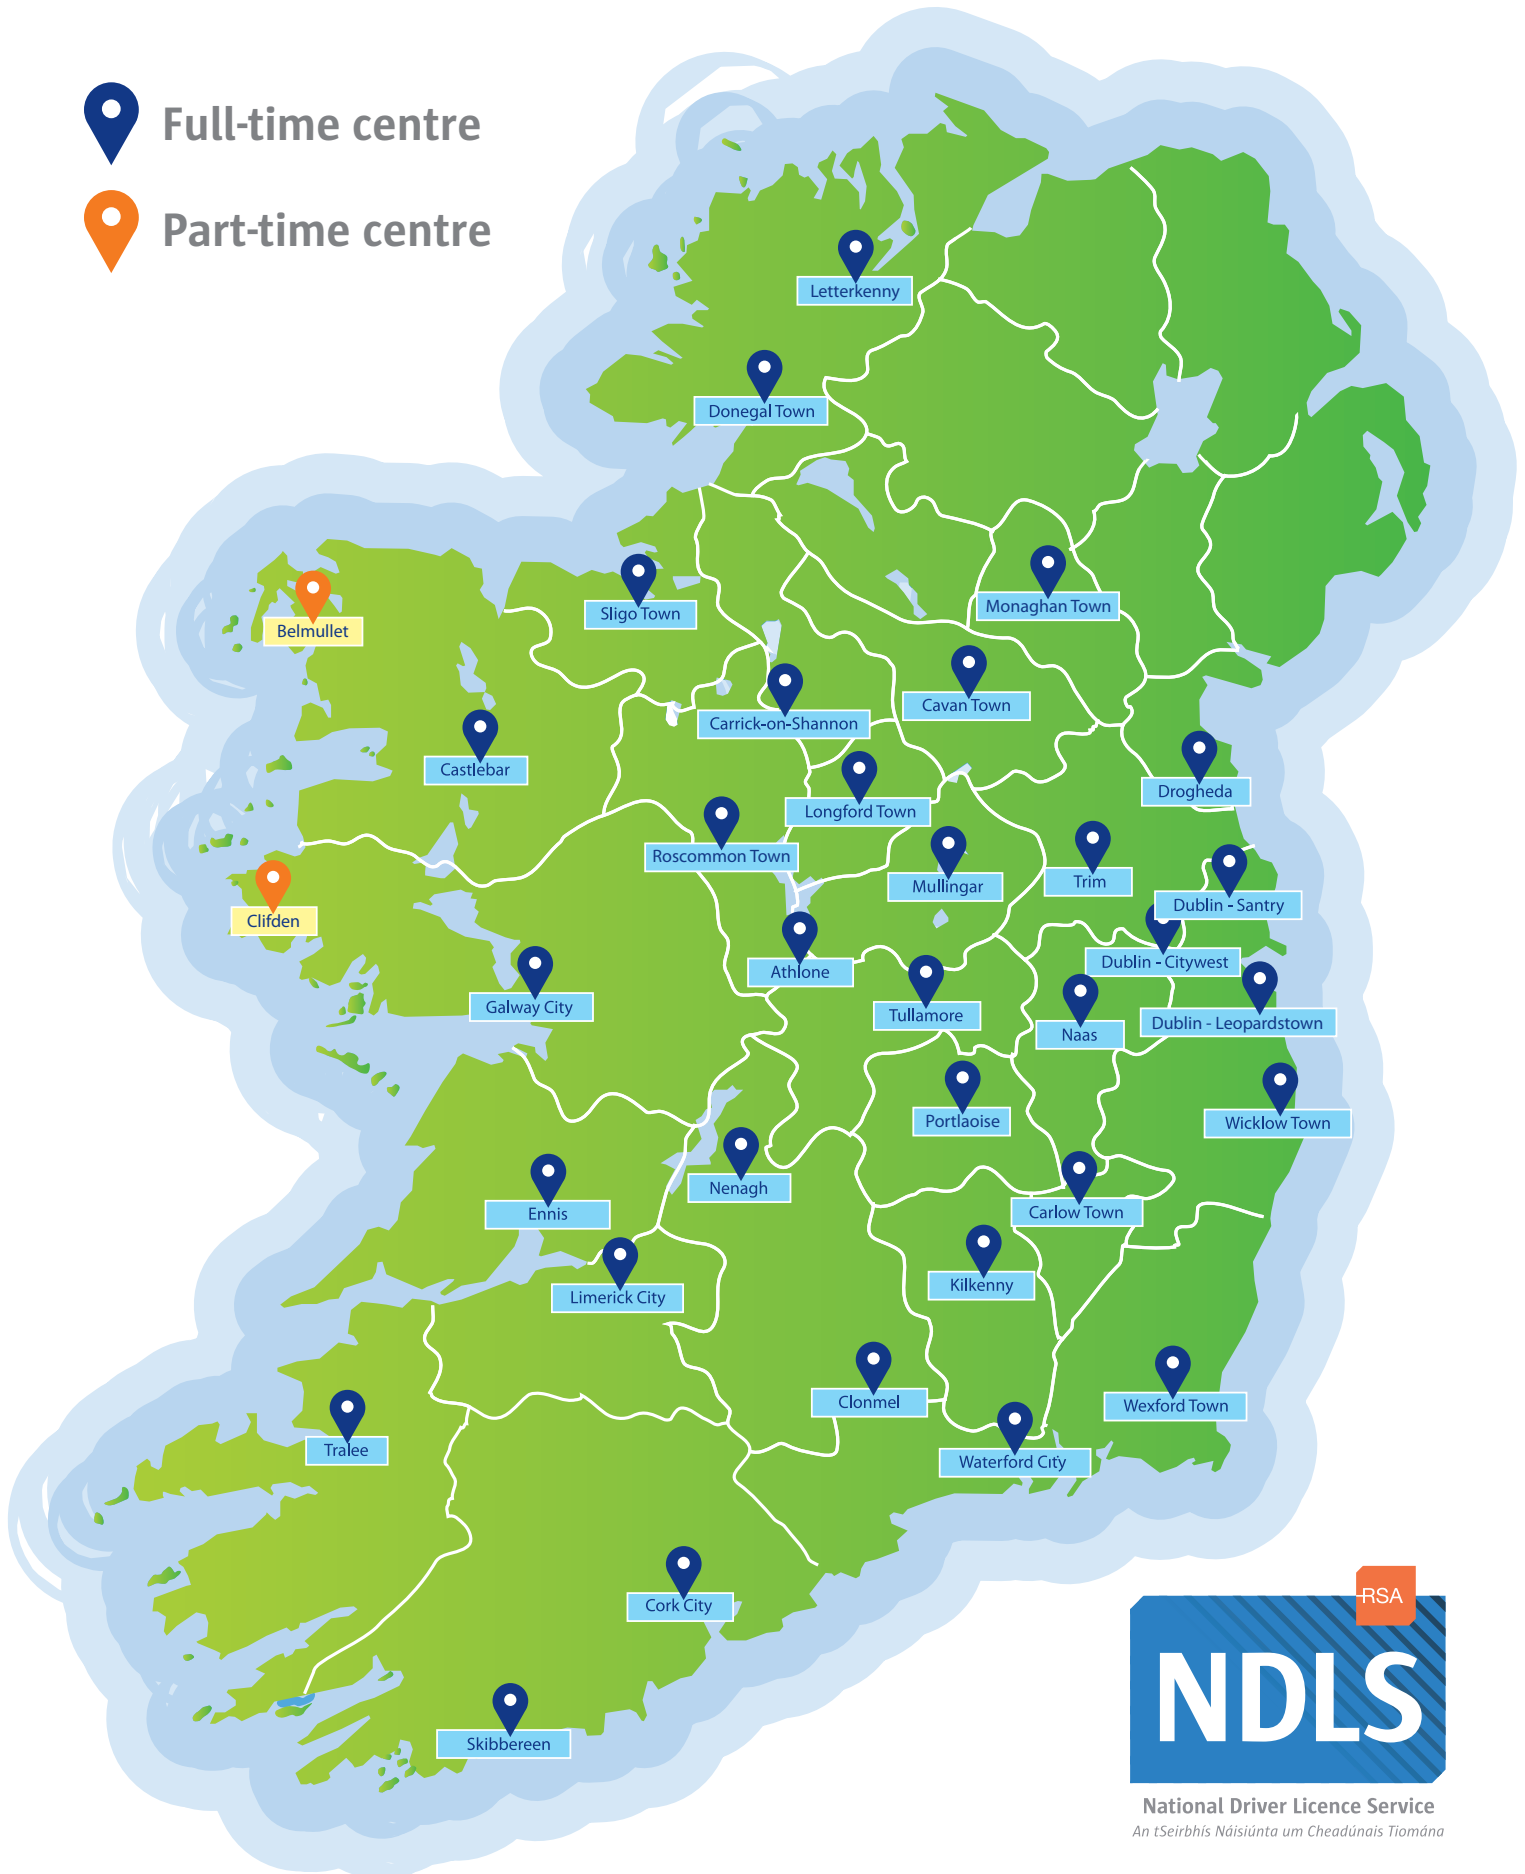

National Driver Licence Service (NDLS) Centres

Full-time centre

Part-time centre

National Driver Licence Service
An tSeirbhís Náisiúnta um Cheadúnais Tiomána